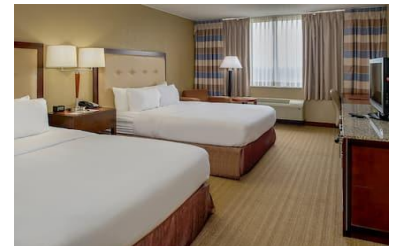

900 Westport Plaza Drive, St. Louis MO 63146 – (Plaza) \$149 – Indoor Pool

www.sheratonwestport.com

Complimentary Shuttle to the Airport, Complimentary WIFI in Guest Rooms and Mini Refrigerators

The Sheratons are the only two hotels in Westport Plaza

2 Queen size beds in all double Rooms

Homewood Suites Westport \$169

Rate includes Full American Breakfast Buffet

2434 Old Dorsett Road, Maryland Heights MO 63046

www.homewoodsuites.com

Indoor Pool, Onsite Laundry, Outdoor Putting Green, Outdoor Patio with BBQ Grill, Pet Friendly
Mini Kitchens and Comp Wifi In Guest Rooms