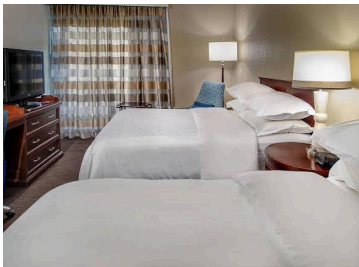

Sheraton Westport Chalet and Plaza

191 Westport Plaza Drive, St. Louis MO 63146 – (Chalet) $149 – Outdoor Pool

900 Westport Plaza Drive, St. Louis MO 63146 – (Plaza) $149 – Indoor Pool

www.sheratonwestport.com

Complimentary Shuttle to the Airport, Complimentary WIFI in Guest Rooms and Mini Refrigerators

The Sheratons are the only two hotels in Westport Plaza

Westport Plaza is a 42 acre entertainment complex featuring 11 restaurants,
Comedy club, jazz club, Westport Social and nightly entertainment www.westportstl.com

Double Tree Westport $145

1973 Craigshire Blvd, ST. Louis MO 63146

www.doubletreewestport.com

Indoor Garden Pool with adjoining Patio Complimentary Shuttle to the Airport & Westport Plaza

Located ½ mile from Westport plaza

Complimentary WIFI in Guest Rooms and Mini Refrigerators, Double Tree Cookies upon arrival

2 Queen size beds in all double Rooms